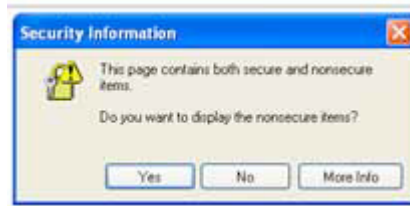

Common problems to logging into WMCC Library resources from off-campus:

If you see this security warning be sure to select YES. This appears with Internet Explorer 7. If you choose NO your page will not load properly.

If you see this security warning be sure to select NO. This appears with Internet Explorer 8. If you choose YES your page will not load properly.

Be sure to allow "Non-secure Items" or the page will not load correctly.