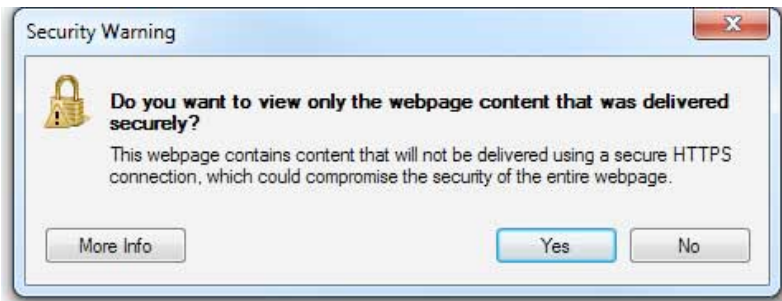

Common problems to logging into WMCC Library resources from off-campus:

If you see this security warning be sure to select YES. This appears with Internet Explorer 7. If you choose NO your page will not load properly.

If you see this security warning be sure to select NO. This appears with Internet Explorer 8. If you choose YES your page will not load properly.

Be sure to allow "Non-secure Items" or the page will not load correctly.